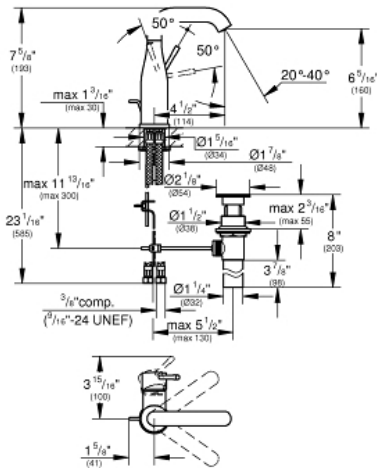

ESSENCE Single-Handle Bathroom Faucet M-Size

MODEL # 23485ENA

Pure Freude
an Wasser

GROHE

Product Description:

ESSENCE

Single-Handle Bathroom Faucet M-Size

Standard Specification:

- Single hole installation
- Metal lever handle
- **GROHE SilkMove** 28 mm ceramic cartridge
- With temperature limiter
- **GROHE StarLight** finish
- **GROHE EcoJoy** Mousseur 1.2 gpm
- Swivel tubular spout with flow control and stop limiter
- 1 1/4" pop-up waste set

Applicable Codes & Standards:

- Energy Policy Act of 1992
- NSF 61
- ASME A112.18.1/CSA B125.1
- US Federal and State material regulations
- EPA WaterSense®
- ICC/ANSI A117.1

Color:

- 23485ENA Brushed Nickel